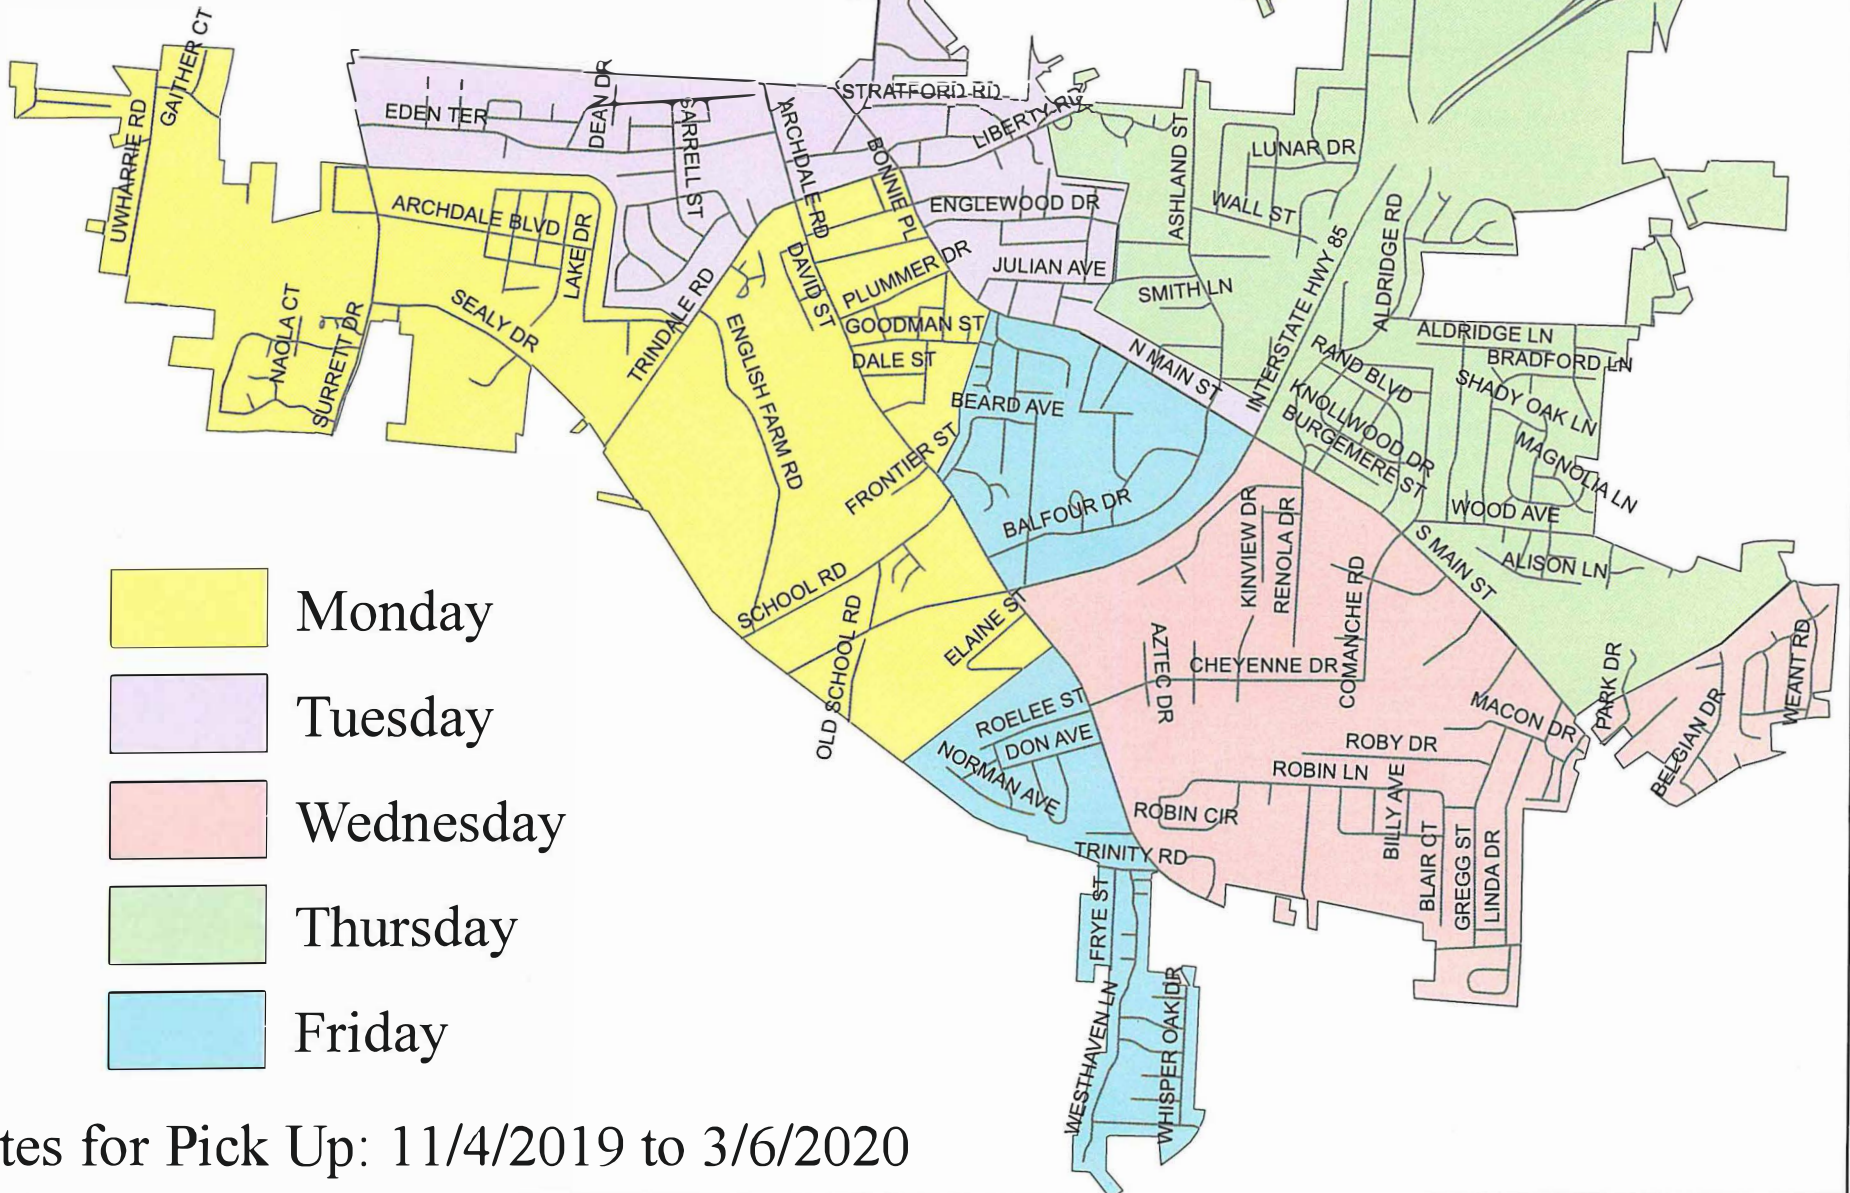

City of Archdale Loose Leaf Collection

- Monday
- Tuesday
- Wednesday
- Thursday
- Friday

Dates for Pick Up: 11/4/2019 to 3/6/2020